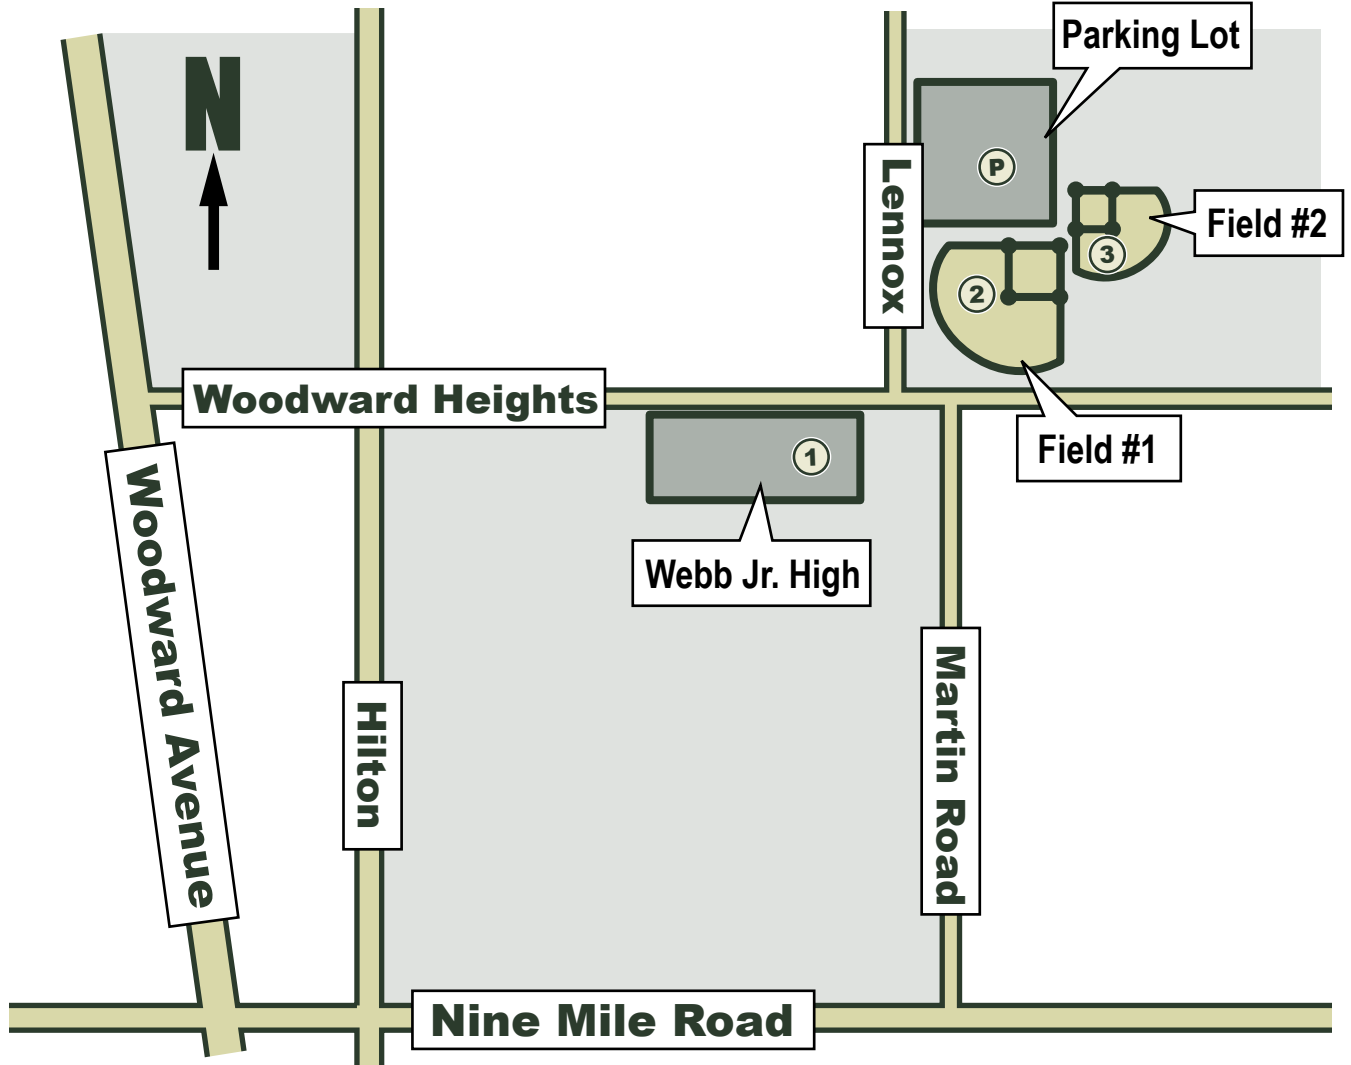

Webb Jr. High

2100 Woodward Heights

(East of Hilton) Between Nine Mile & Ten Mile

Enter Building from the parking lot on the west side of the building

- | | |
|----|------------------|
| 1. | Webb Junior High |
| 2. | Field #1 |
| 3. | Field #2 |
| P | Parking |

KEY	
	Ball Diamond
	Building/Parking Lot
	Street